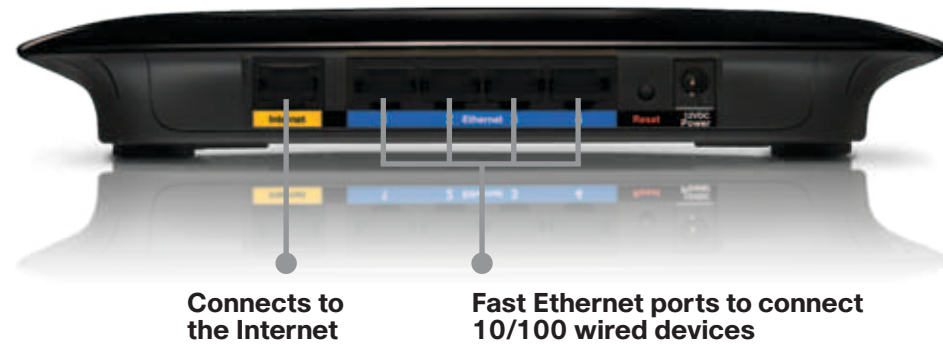

## Connect to More

Four 10/100 Ethernet ports let you connect printers, networked storage drives, and other Ethernet-enabled devices to your network, so you can access and share them wirelessly from all your computers at once. No need to trade cables, or wait for someone else to finish their work before you do yours.

## Advanced Security

Advanced wireless security and SPI firewall protection designed to help safeguard your home network and computers from most Internet attacks.

Featured Specifications:	
<b>Wireless Bands:</b>	
<input checked="" type="checkbox"/>	2.4 GHz Only
<input type="checkbox"/>	Selectable (2.4 GHz or 5 GHz)
<input type="checkbox"/>	Simultaneous (2.4 GHz and 5 GHz)
<b>Avoids Interference w/ other devices/networks:</b>	
<input checked="" type="checkbox"/>	Good
<input type="checkbox"/>	Better
<input type="checkbox"/>	Best
<b>Four Port Wired Switch Speed:</b>	
<input checked="" type="checkbox"/>	Fast Ethernet (10/100Mbps)
<input type="checkbox"/>	Gigabit Ethernet (10/100/1000Mbps)
<b>Setup and Security:</b>	
<input checked="" type="checkbox"/>	Wi-Fi Protected Setup™
<input checked="" type="checkbox"/>	WEP, WPA™, WPA2™ encryption
<input checked="" type="checkbox"/>	Built-in firewall to guard against Internet attacks
<b>Special Features:</b>	
<input type="checkbox"/>	Storage Link to share a USB Hard Drive
<input type="checkbox"/>	Media Optimized Networking for concurrent HD video and music streaming, voice, gaming, large file transfers.

## Features

- Internet-sharing Router and 4-port Switch, with a built in speed and range enhanced Wireless Access Point
- MIMO technology uses multiple radios to create a robust signal that travels farther and reduces dead spots
- Much faster than Wireless-G, but also works great with Wireless-G and -B devices
- Wireless signals protected by wireless encryption, and your network protected from Internet attacks by a powerful SPI firewall